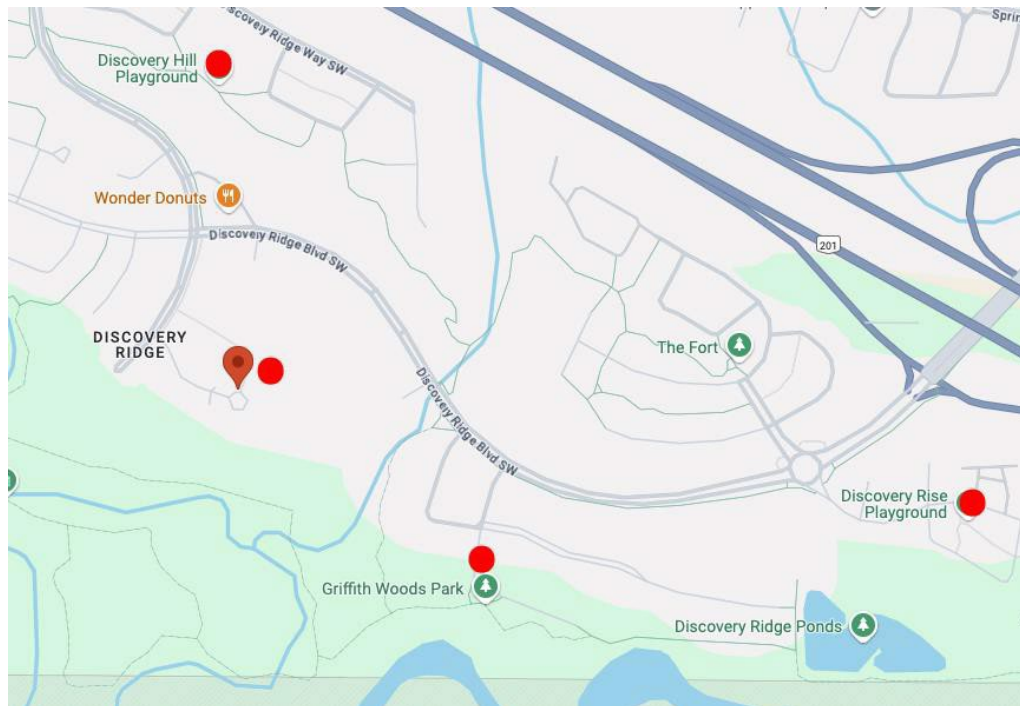

Filming date(s) and location(s):

Tuesday, September 10, 2024, from 12:00 p.m. – 9:30 p.m.

- Interior of Home 20 Discovery Ridge Close SW., Calgary
- Exterior: Discovery Rise Playground: 67 Discovery Dr SW, Calgary, AB T3H 4Y6, Canada,
- Exterior: Discovery Hill Playgrounds: Calgary, AB T3H 5G3, Canada
- Exterior: Griffith Woods Park: 160 Discovery Ridge Blvd SW, Calgary, AB T3H 5H3, Canada

Here are some further details:

- Use of 4 visitor parking spaces.
- Armed Calgary Police Presence.
- Use of Police lights and flashlights.

Map of filming location:

If for any reason you need more information or would like to speak with the production's Location Manager, please contact **Justin Toops** using the contact details in the signature below. You may also contact 311 at any time (24 hours a day, 7 days a week) for information about filming in Calgary.